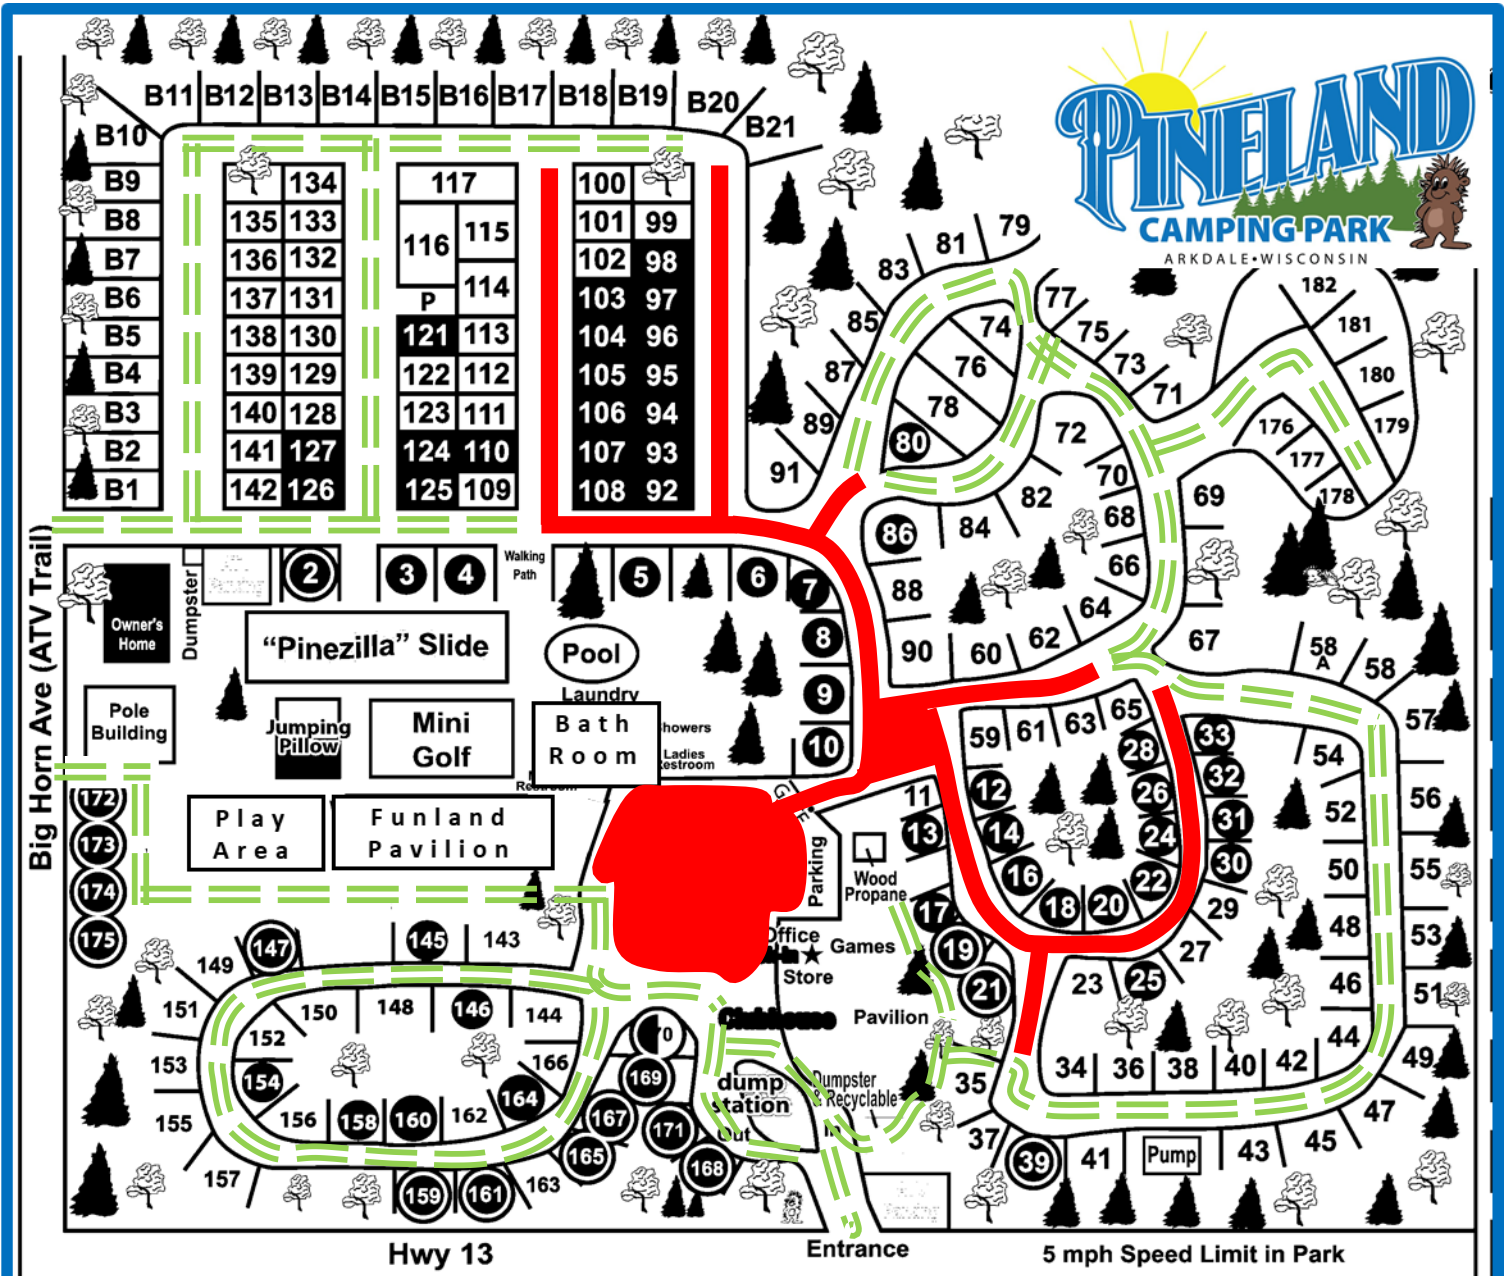

ATV/UTV Rules in Campground

SAFETY is our Number One Priority

ATV/UTVs are restricted to specific areas inside the campground
Please always go VERY slow inside the campground, save the wheelies,
fish tails and other fun for the trails!

Please respect these rules as a courtesy to ALL

Green Dash: Allowed ATV/UTV Route

Solid Red: Absolutely **NO** ATV/UTV Allowed