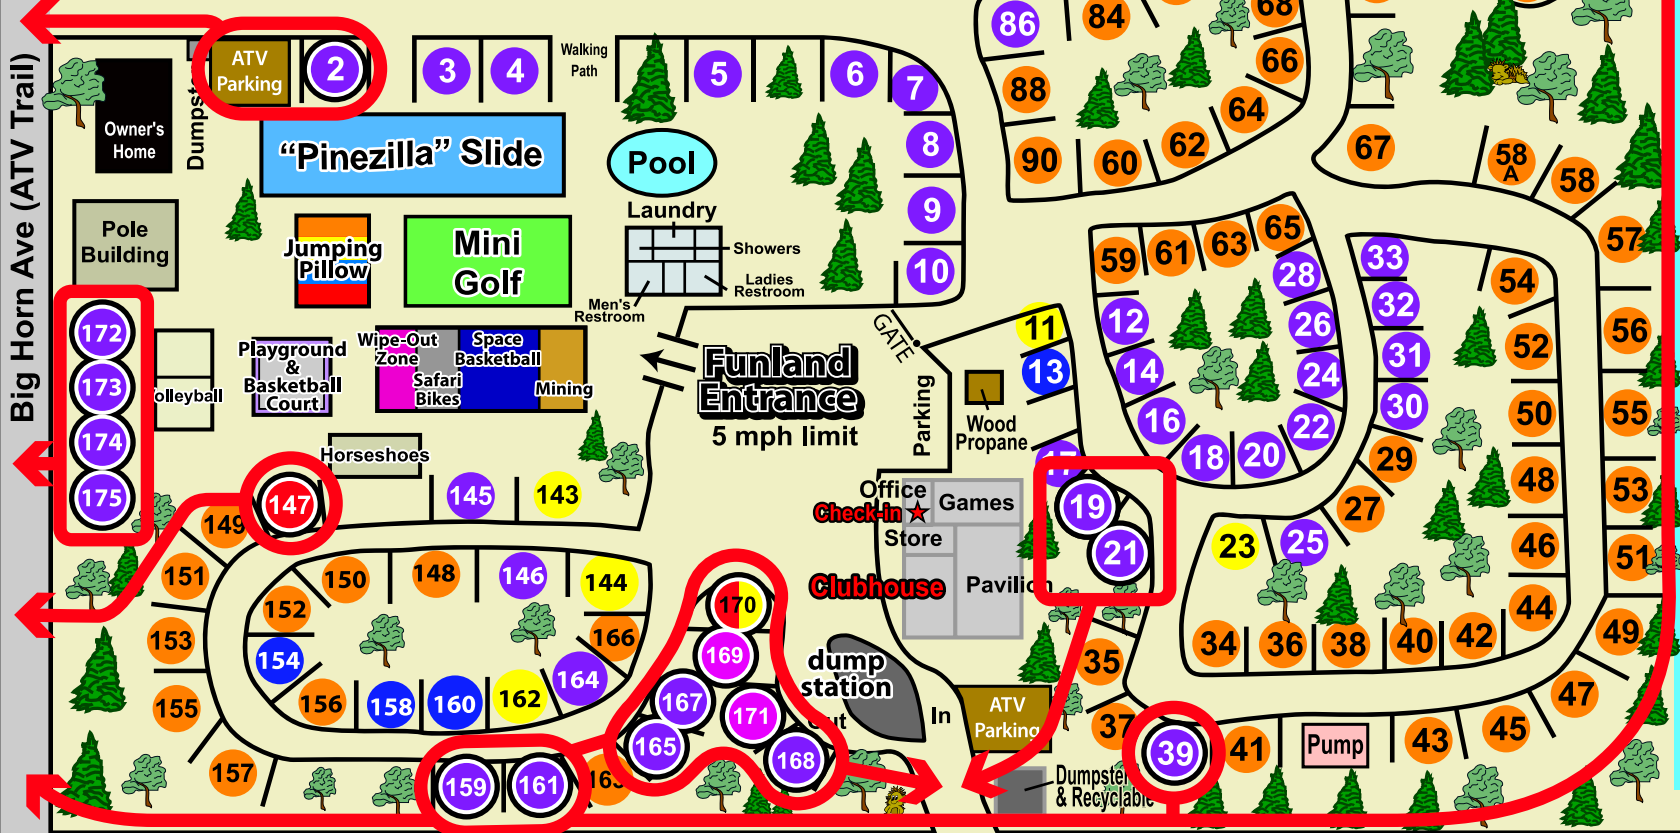

916 State Hwy 13
Arkdale, WI 54613
608-564-7818

Pineland Camping Park is an ATV friendly campground and provides many campsites and rental units which have direct access to the ATV trail from the site. ATVs are not allowed to ride through the campground and only allowed to be ridden in designated areas to access the trails. If you are not on an ATV friendly site you must park your ATV in one of the two designated ATV parking areas. Please contact the office with any questions or concerns.

Big Horn Ave (ATV Trail)

Dead Horse Creek

Hwy 13

Entrance

5 mph Speed Limit in Park

ATV friendly daily campsites and rental units.

- Daily Campsites
- Deluxe Cabins
- FHU Sites

ATV Route

Please see full campground map for campsite and rental unit details.